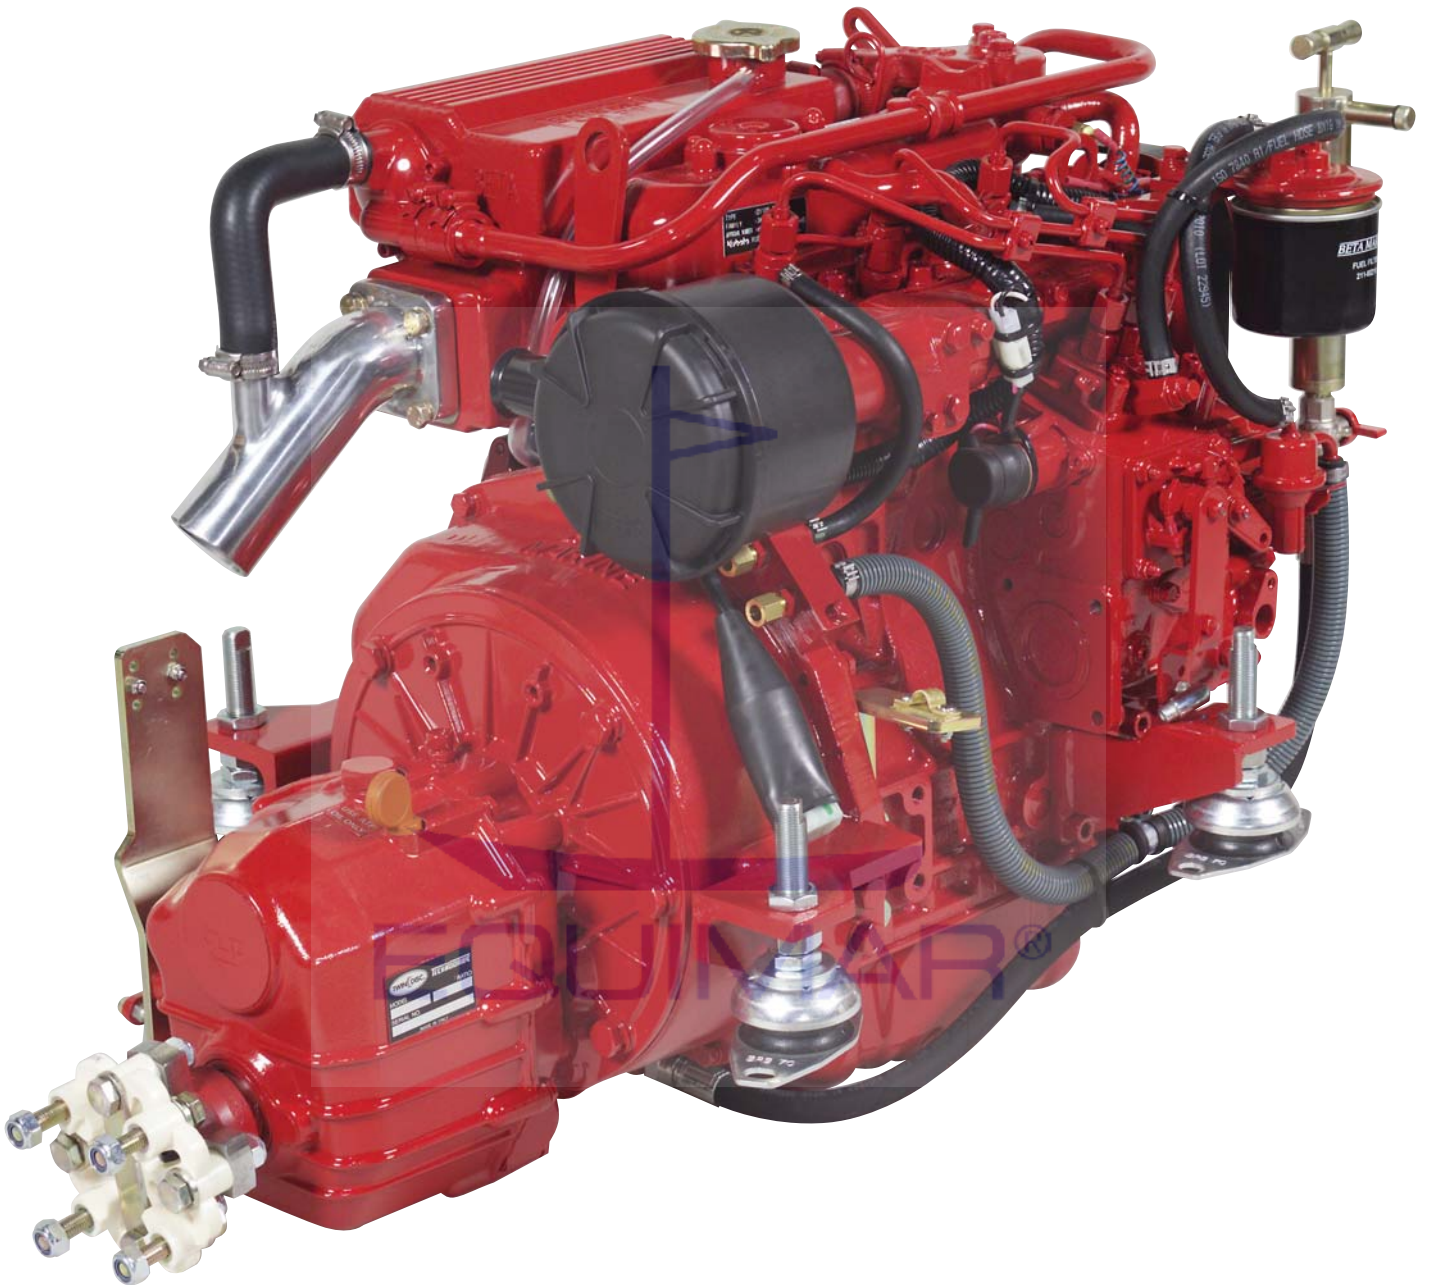

# Beta 28

3 Cylinders - 1001cc - 25bhp max at 3,600 rev/min - 139Kg

***BETA MARINE***